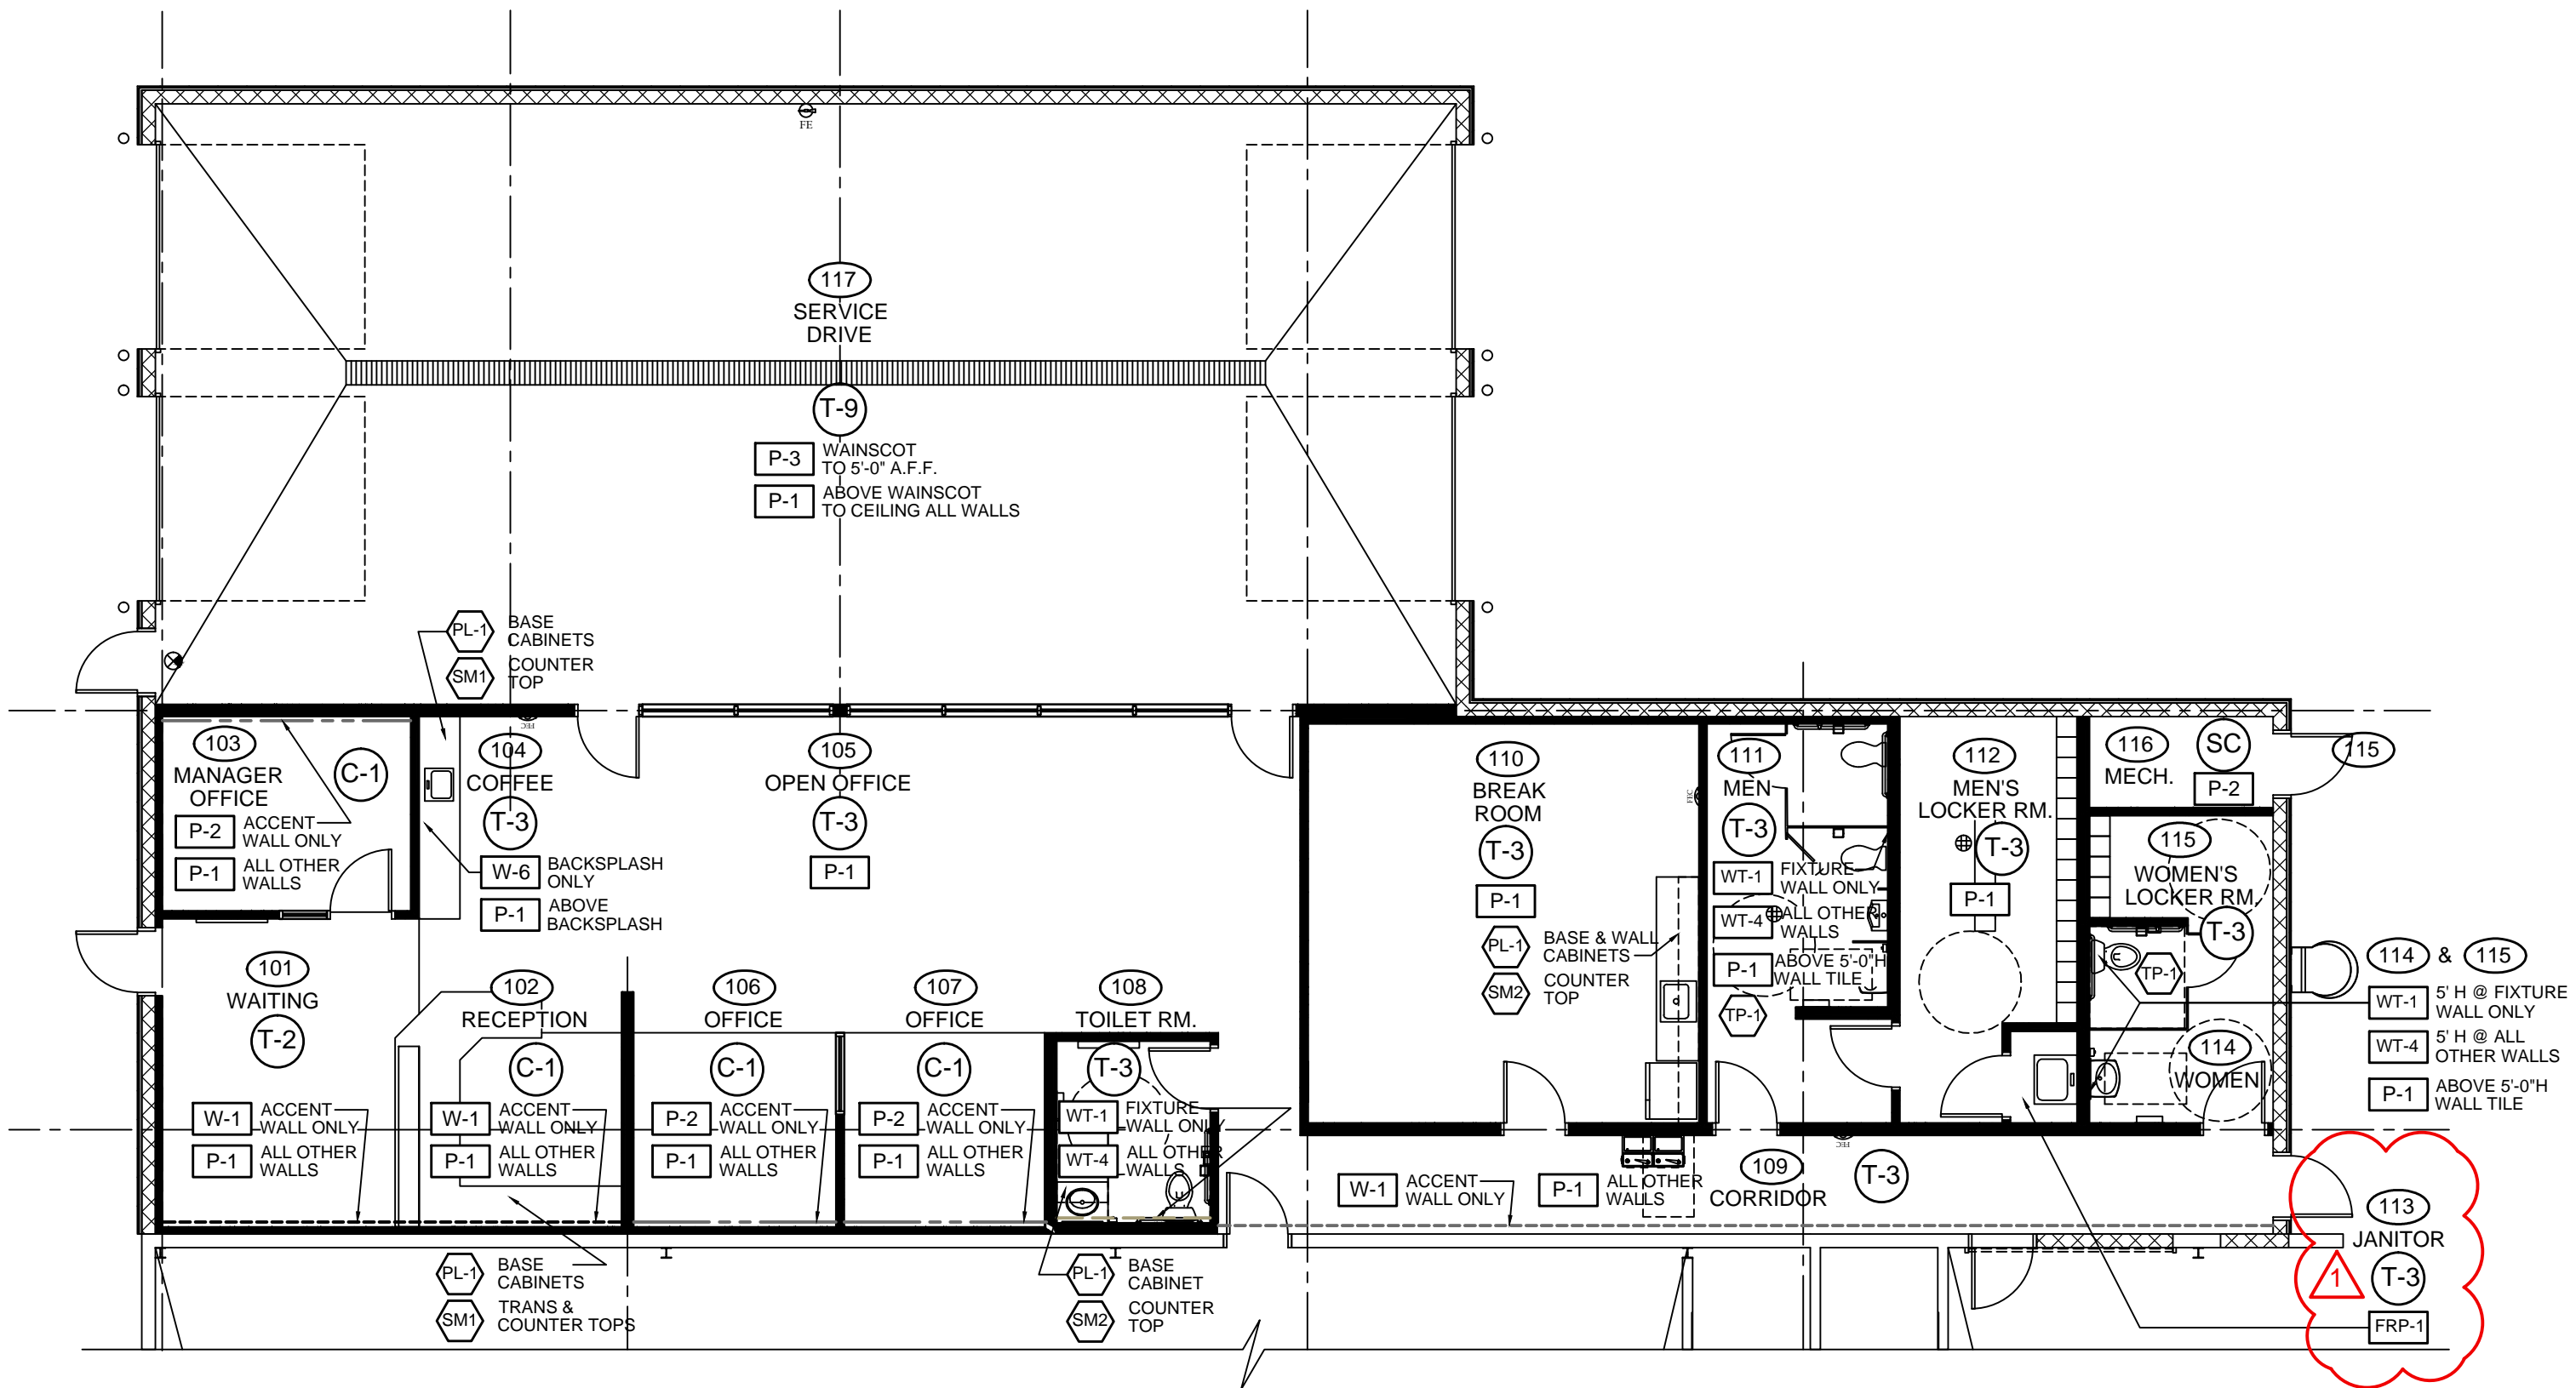

WEST HERR Toyota of Wmsv.
 8129 Main Street
 Williamsville, New York 14221
NEW BODY SHOP ADDITION

ARCHITECT OF RECORD

STEPHAN DESIGN ASSOCIATES INC
 Commercial Interior Design
 1092 Center Street
 East Aurora, N.Y. 14052
 716.652.1779 • 716.623.7077
 stephandesign7@hotmail.com

1 DECEMBER 18, 2018

DRAWING REVISION DATES

ID-1
 FINISH PLAN
 DRAWN BY: LTS
 SCALE: 1/8" = 1'-0"
 DATE: DECEMBER 17, 2018

BODY SHOP ADDITION: FINISH PLAN REFER TO DWG. NO. ID-2 FINISH SCHEDULE FOR FINISH CODES & SPECIFICATIONS