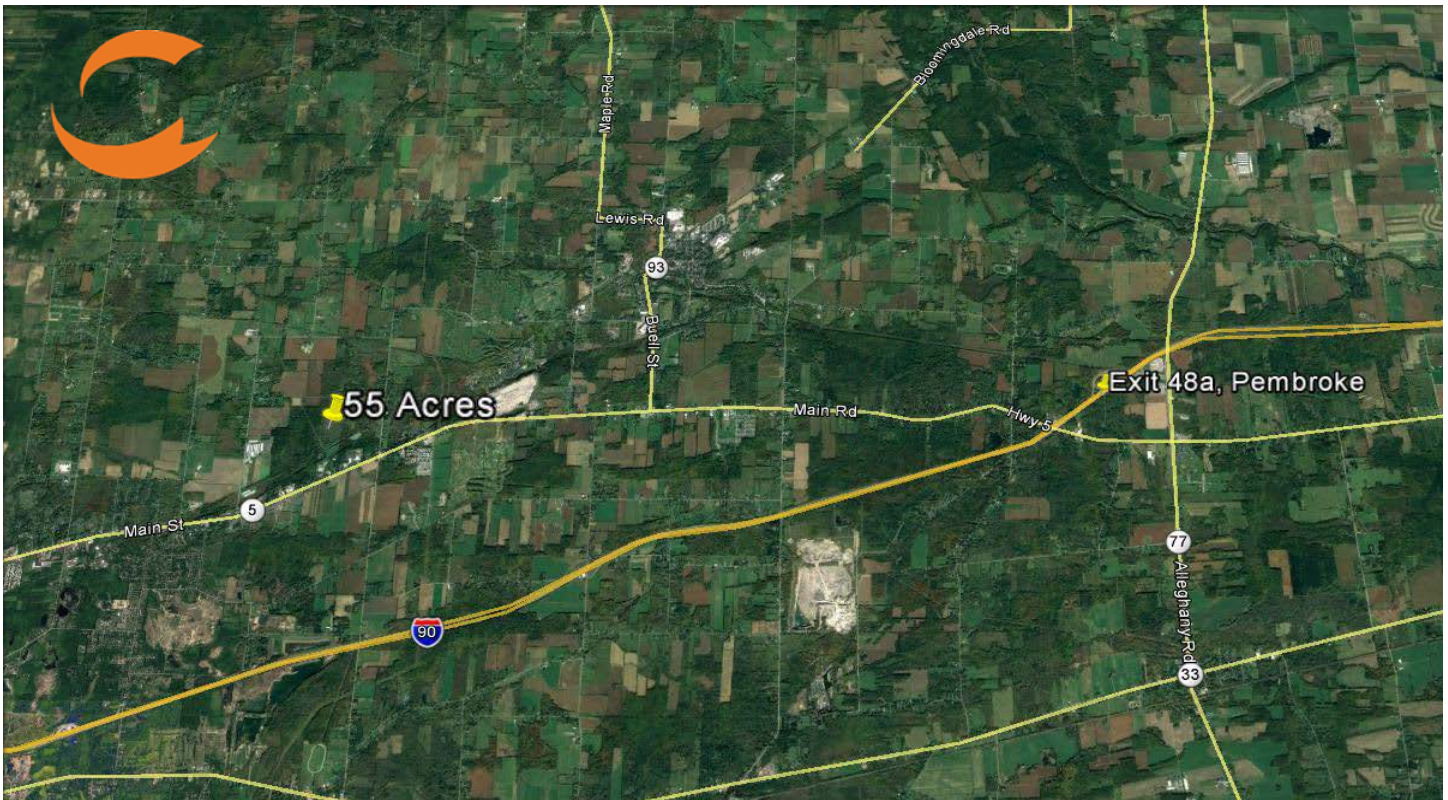

55 ACRES ON MAIN STREET, RT. 5

NEWSTEAD, NY 14031

VACANT LAND FOR LEASE

PROPERTY HIGHLIGHTS

ACREAGE: 55 AC.

ZONED: COMMERCIAL

LOCATION HIGHLIGHTS

- 📍 Located on **Main Street, Route 5.**
- 📍 **7 miles from NYS Thruway Exit I-90 Exit 48a, Pembroke.**
- 📍 **8.5 miles from NYS Thruway I-90 Exit 49.**
- 📍 **12.8 miles from the Buffalo Niagara International Airport.**