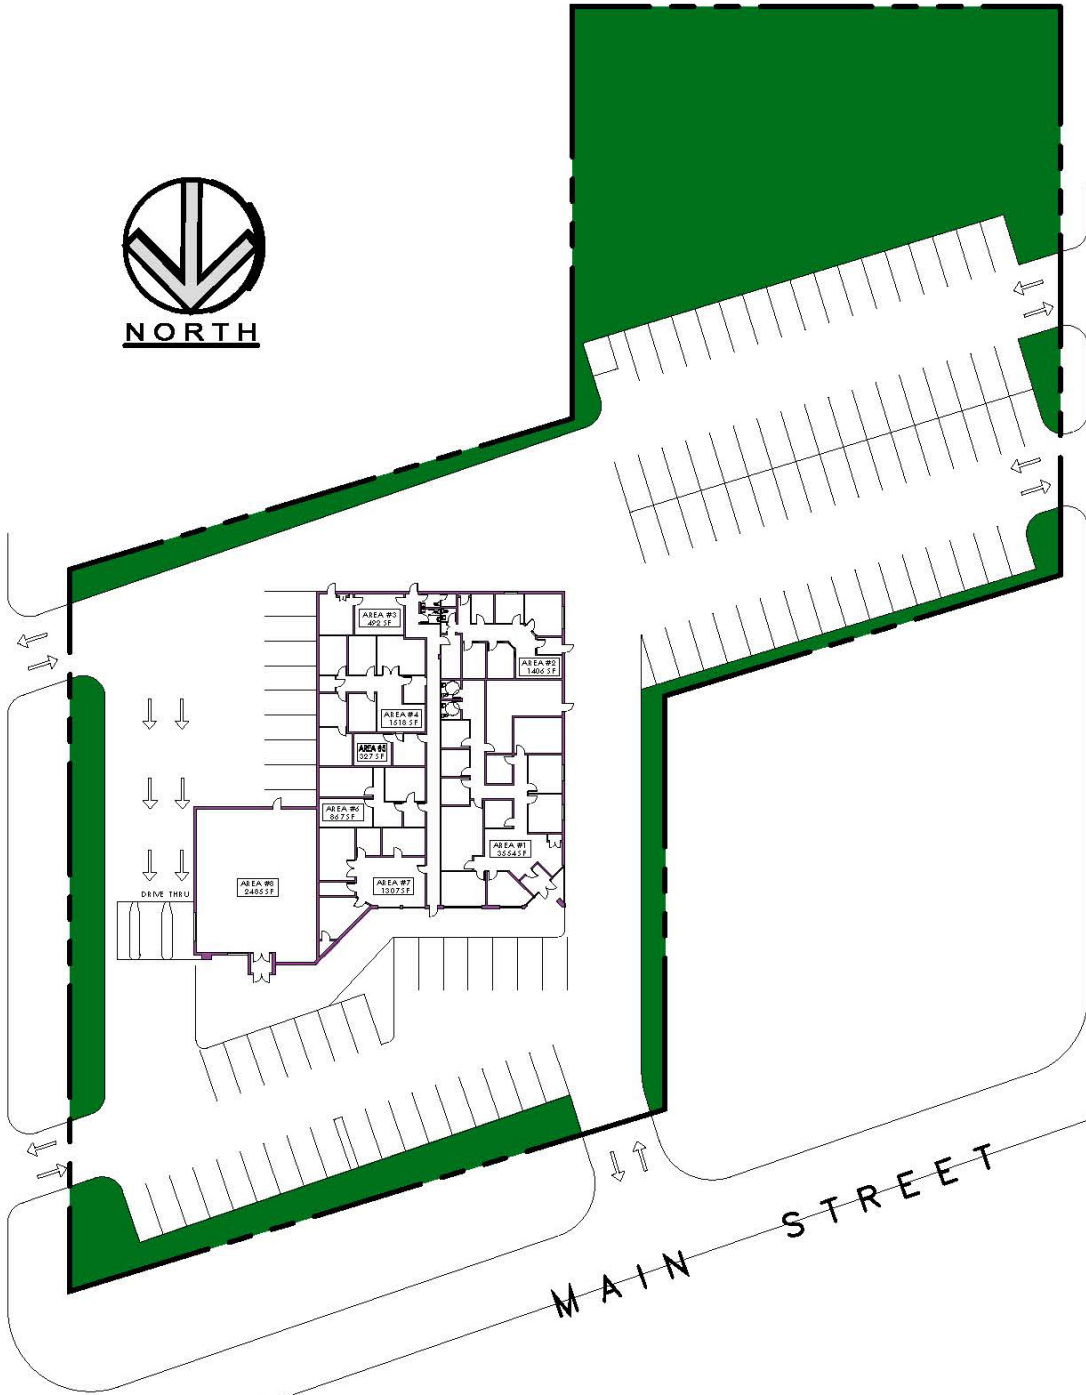

SHIMMERVILLE ROAD

CAMERON DRIVE

MAIN STREET